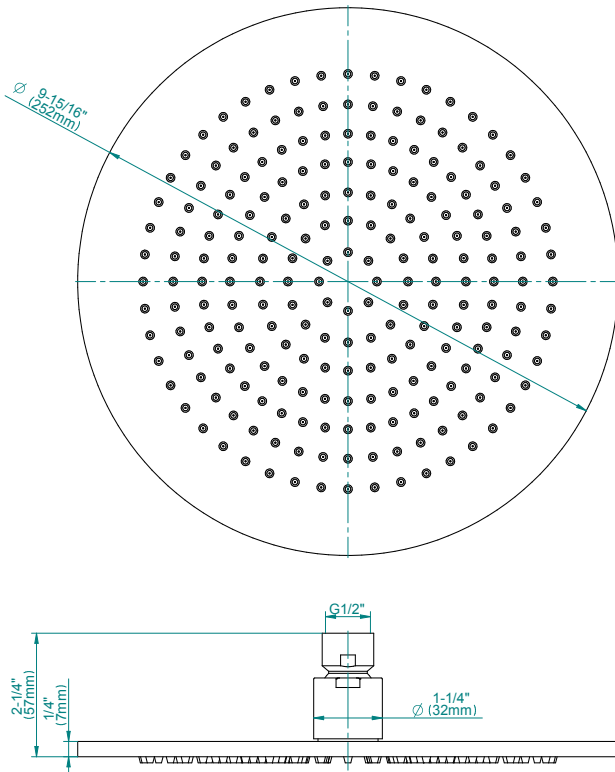

Code Compliance

- CALGreen

Warranty

- Limited lifetime warranty

For complete warranty information go to www.graff-designs.com/en-nam/warranty